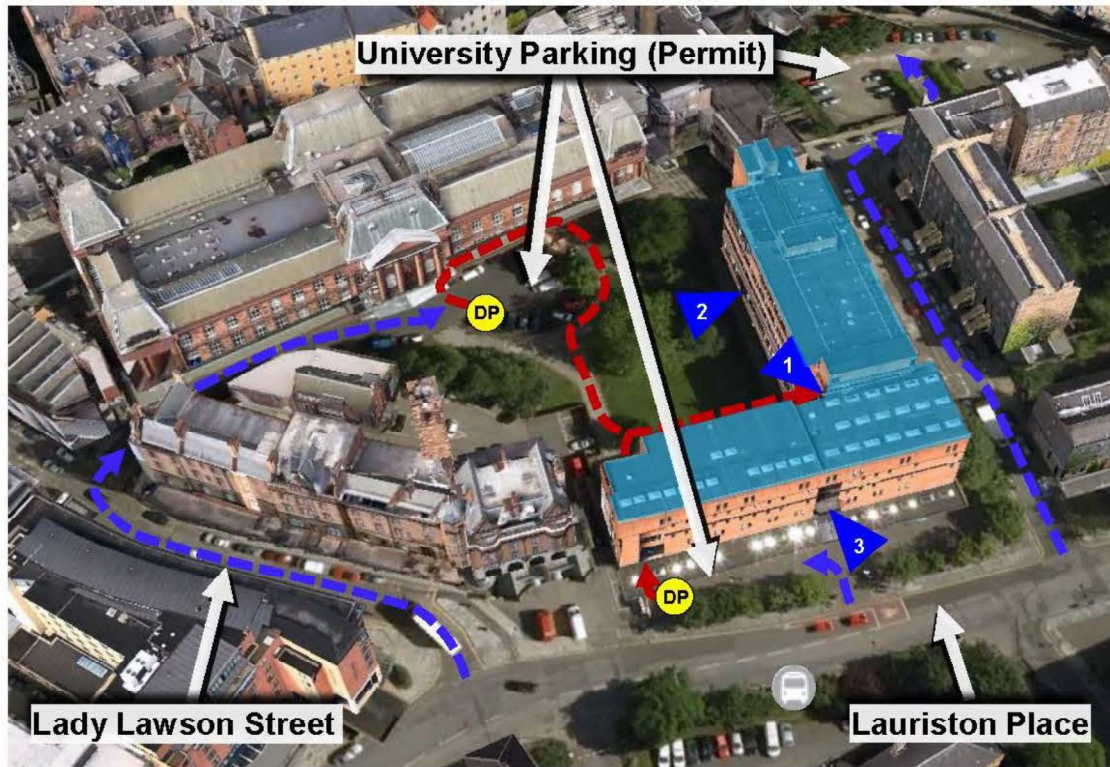

Wheelchair access to this building is not currently recommended without assistance.

ECA Hunter Building Perspective View

(Google Earth, 2010)

Key

-  ECA HUNTER BUILDING
-  Public Transport Bus Stop
-  Vehicle Access Routes Local to the ECA Hunter Building
-  Disabled Parking Bays (Permit)
-  Assisted Wheelchair Access Routes
-  1 Main Entrance Access Point (Ramp or Steps)
-  2 Entrance Two Access Point (Steps Internally)
-  3 Entrance Three Access Point (Steps)